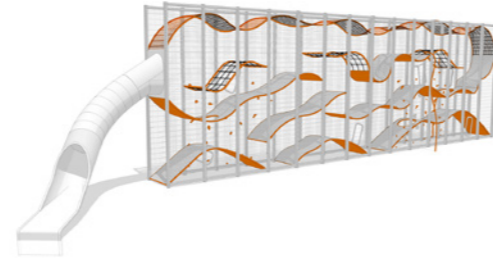

400114ES
Wall-Holla 14
with External Slide

 128	 2800
 5+	 102,9

400114IS
Wall-Holla 14
with Internal Slide