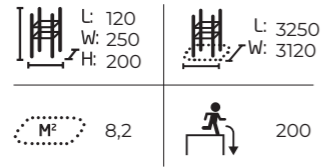

081712M
Rail Corner High

081713M
Rail Square