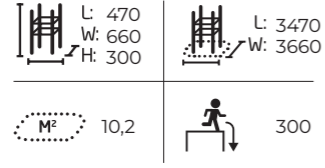

081712M
Rail Corner High

081713M
Rail Square