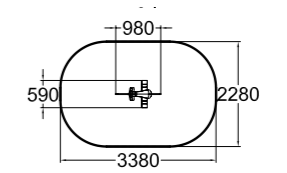

010516 Pig

Deep mounting foundation 005049 or rubber base 706923 for surface mounting must be ordered separately.

1	600
2+	6,9