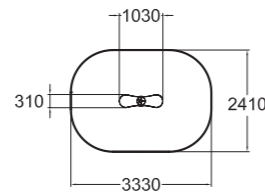

220012M Carbon

Includes a foundation base.
High pressure laminate colour:
RAL 7024, RAL 3020

1	600
2+	7,2