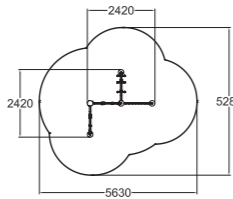

220090M
Platinum

	8		2060
	3+		20,8