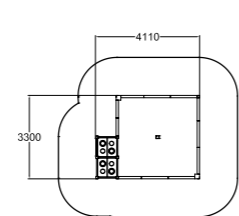

10	1000
1+	20,7

137407M Play Yard

6	310
1+	0

104512M Sofia

Ready-made colour combination,
customisable with configuration.

5	570
1+	0

137400M Sandbox

2	310
1+	0