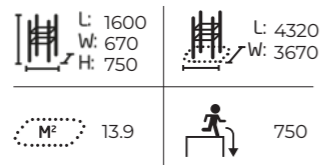

081004M Sit-up

Surface mounting.