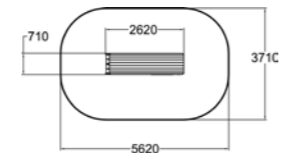

MP0204
Moomin Log Tunnel

	4		750
	1+		18,9

With surface mounting MP0204B.