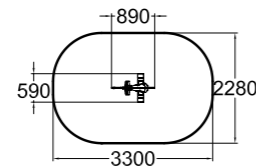

010503 Dino

Deep mounting foundation 005049 or rubber base 706923 for surface mounting must be ordered separately.

1	600
2+	6,7