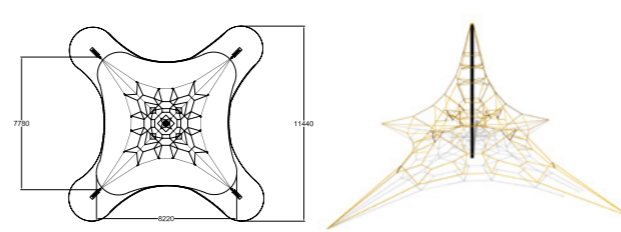

Pyramid Net S

200201 Blue
220201 Yellow

	
28	510
	
6+	41,7

Deep mounting.

Pyramid Net M

200202 Blue
220202 Yellow

	
28	700
	
6+	59,5

Deep mounting.