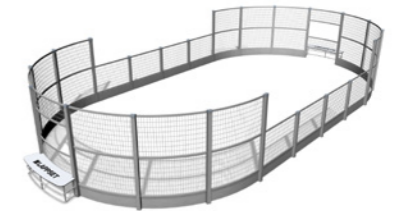

080905M
Panna Arena

L: 12320
W: 6190
H: 2050