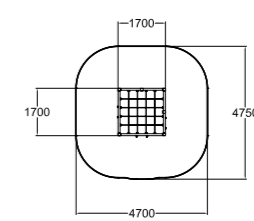

104072M Climbing Frame

Ready-made colour combination,
customisable with configuration.

9	1470
3+	20,0