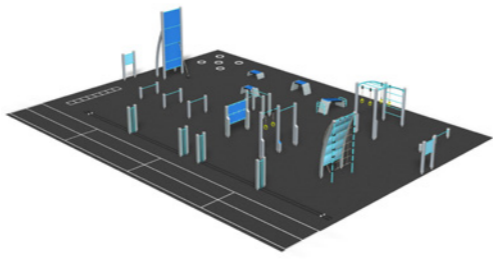

081331M Fitness Park L

Without free weights. Size: 15,5 m x 20 m
Products: 081255M, 081240M, 081230M, 081235M, 081200M, 081201M, 081202M, 081245M, 081225M, 081236M, 081250M, 081220M, 081210M, 081290M

1 081220M Dip   2 081210M Back'n Abs   3 081235M Rope Wall