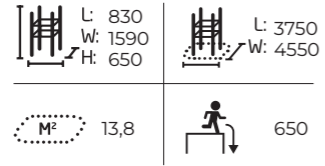

081724M
Vault Square

081728M
Vault Square U