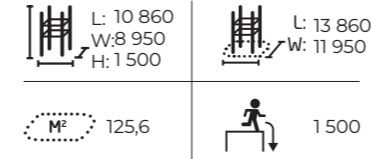

081790M TAG 1 – High and Low

Size: 10,9 x 9 m

Products:
081702M, 081712M, 081720M, 081721M, 081723M, 081730M,
081731M, 081736M, 910328.

TAG 1 is designed to comply with EN16899 standard.
Surface not included.