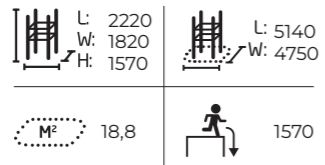

081724M
Vault Square

081728M
Vault Square U