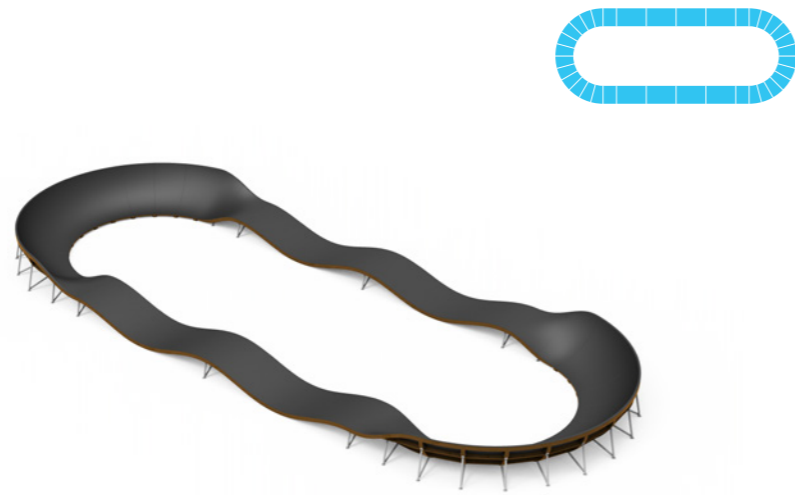

081621
Pumptrack S

	L: 16200 W: 6400 H: 980		L: 20200 W: 10400

Total length of track 36 m.