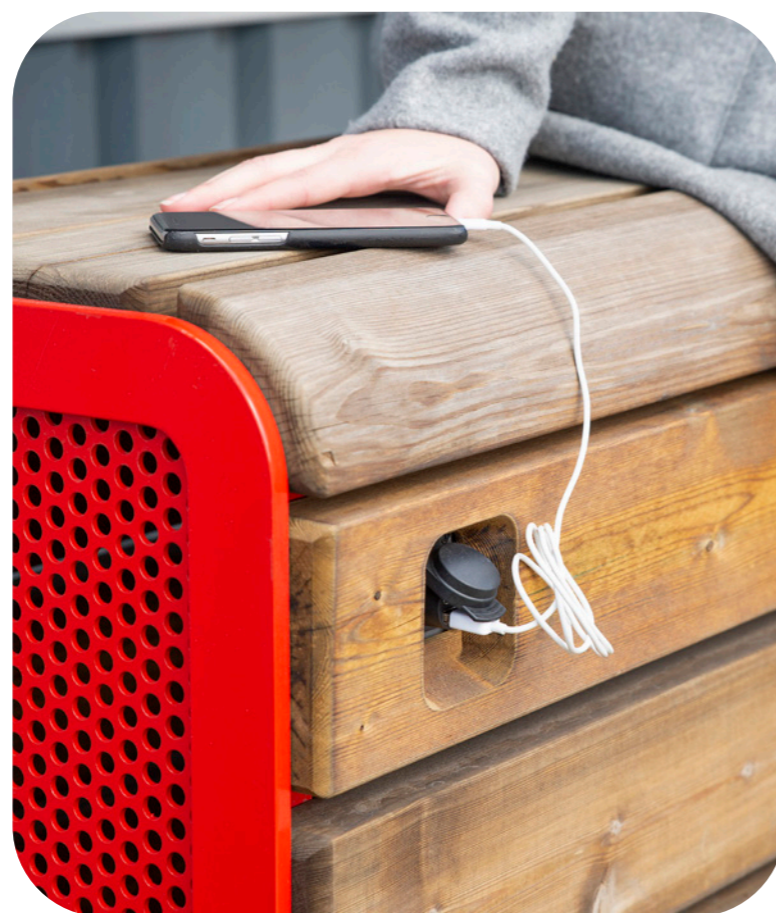

L x W x H: 1230 mm x 570 mm x 465 mm

USB socket available
for Chillout stands and
sofas. Read more at
lappset.com!

- 1 RF3210M Sofa
- 2 RF3200M Pallet
- 3 RF3220M Stand
- 4 RF3230M Small Pallet

NonStop

Design:
AOzlandskap
& Linder_dia