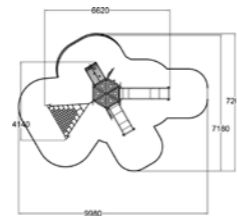

MP0204
Moomin Log Tunnel

	4		750
	1+		18,9

With surface mounting MP0204B.

MP0206
Snufkin's Forest

	24		1470
	1+		45,2

MP0203 Snufkin's Tent

MP0206 Snufkin's Forest

Bespoke playgrounds