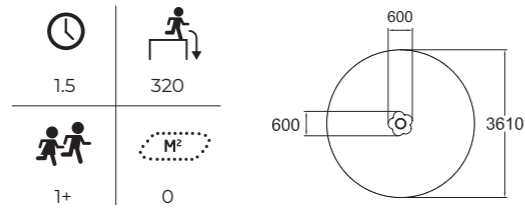

104610M
Flower Table

High pressure laminate colour:
RAL 7024, RAL 7040, RAL 3020,
RAL 640-2, RAL 6018, RAL 1003,
RAL 250-3, RAL 4006.