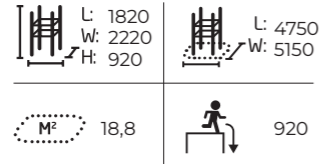

081724M
Vault Square

081728M
Vault Square U