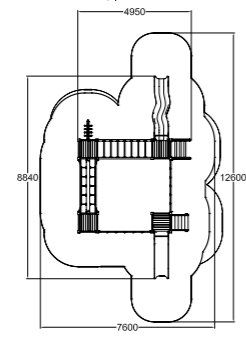

175055
Motoric Track

24	1900
1+	66,0