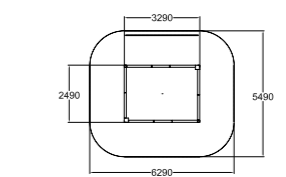

137404M Sandbox

2	310
1+	0