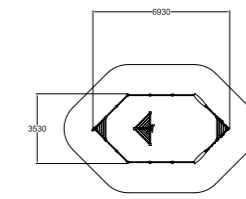

137850 Sandbox Boat

Deep mounting. Inclusive. Ready-made colour combination, customisable with configuration.

 8.5	 380
 1+	 2,0