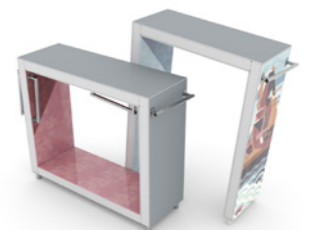

081736M
Base Double S2

081731M
Base M

081737M
Base Double M

081732M
Base L

081738M
Base Double L

081780M Spot S1

Size: 7,0 x 7,9 m

Products:
Base Double S1 (081735M), Base Double S2 (081736M),
2 x Vault L (081722M) , 4 x Vault M (081721M), 2 x Vault S
(081720M),
2 x Dex Box (081702M) , 4x Additional Bar (910328).