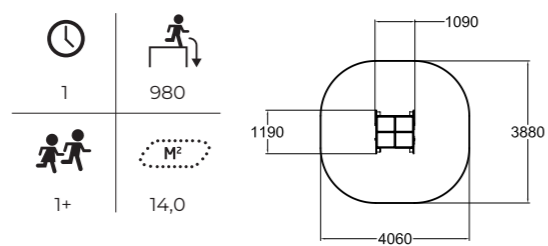

104620M ☀️
Tube Tunnel

Available in Finno colours.