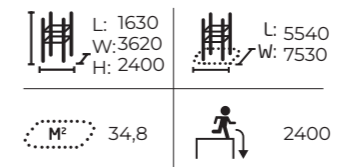

081730M
Base S

081731M
Base M

081732M
Base L