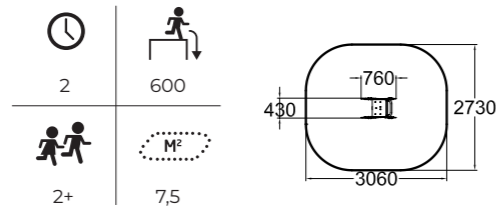

010515 Tractor

Deep mounting foundation 705101 or rubber base 706923 for surface mounting must be ordered separately.