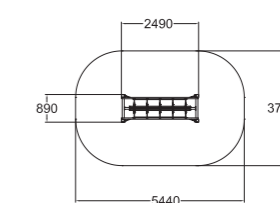

2	350
3+	0

175533
Wobbling Logs