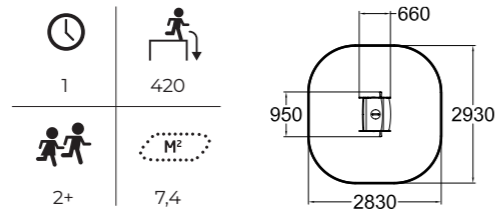

010710 Fox

Deep mounting foundation 705998 or 2x rubber bases 706923 for surface mounting must be ordered separately.