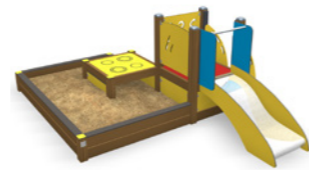

104500M Rosa

Ready-made colour combination,
customisable with configuration.

8	1000
1+	5,9