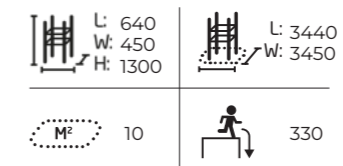

081009M Squat Spring

Surface mounting.