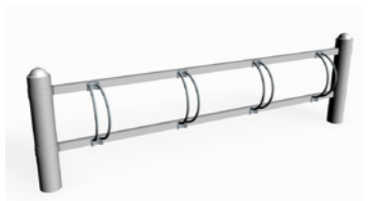

RF9002M
Ströget A Bicycle Rack, Low
L x W x H: 2000 mm x 220 mm x 600 mm
Underground concrete foundation.