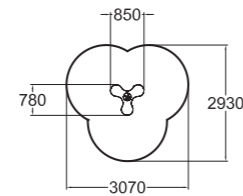

220013M Rhodium

Includes a foundation base.
High pressure laminate colour:
RAL 7024, RAL 3020

1	600
2+	6,7