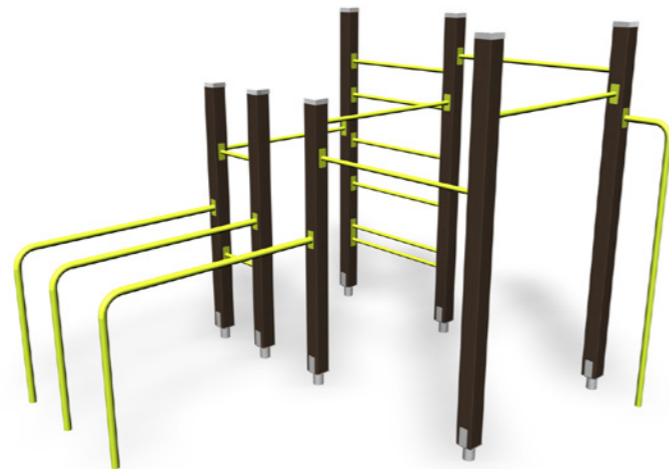

081655M
Street Workout M

	L: 3220 W: 3070 H: 2640		L: 5650 W: 6520

	36		2340