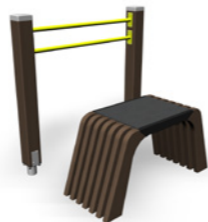

L: 1300 W: 990 H: 1305	 L: 4300 W: 3990
 15.2	 610

081471M
Bench Workout With Pedals