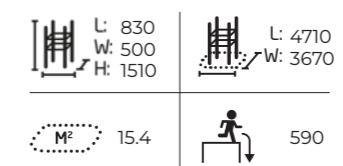

081012M Hip

Surface mounting.