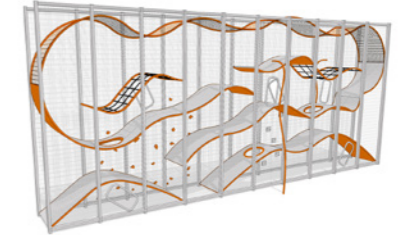

96	 2470
 5+	 72,0

400107ES
Wall-Holla 7
with External Slide