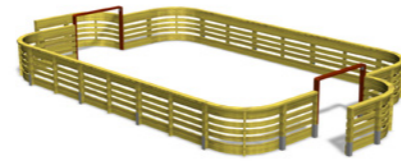

080826
Mini Arcsport

L: 5830
W: 10470
H: 1250