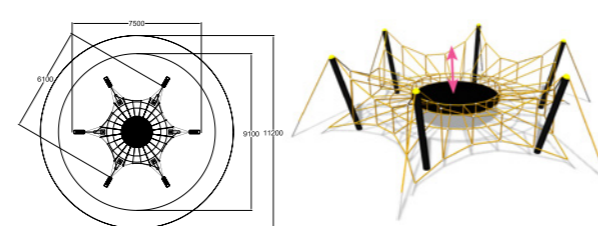

Spider M

200220 Blue
220220 Yellow

	
34	1200
	
2+	40,7

Deep mounting.

Spider L

200225 Blue
220225 Yellow

	
34	1500
	
2+	65,0

Deep mounting.