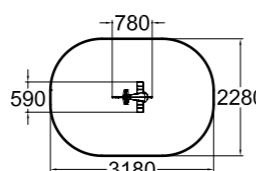

010505 Whale

Deep mounting foundation 005049 or rubber base 706923 for surface mounting must be ordered separately.

1	600
2+	6,4