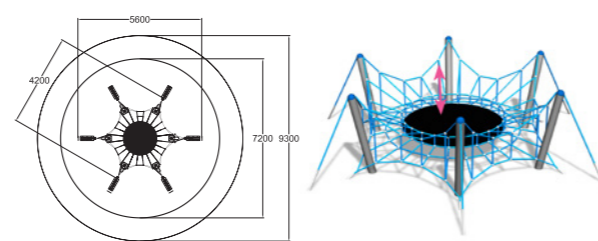

Spider M

200220 Blue
220220 Yellow

34	1200
2+	40,7