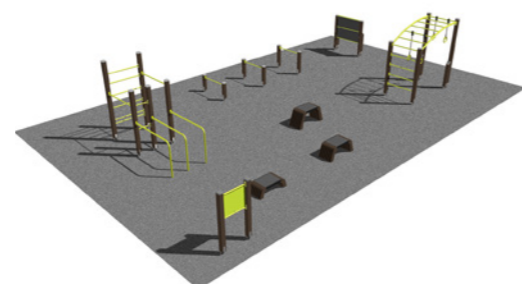

L05376
Streetworkout & Fitness 3

Products:
081650M, 081250M, 081236M,
081230M, 081200M, 081201M,
081202M, 081290M

081250M Jumper