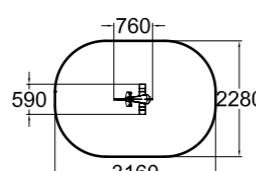

010506 Mouse

Deep mounting foundation 005049 or rubber base 706923 for surface mounting must be ordered separately.

1	600
2+	6,3