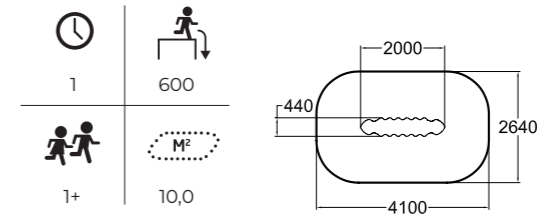

096319 Cabbage Worm

Includes a foundation base.