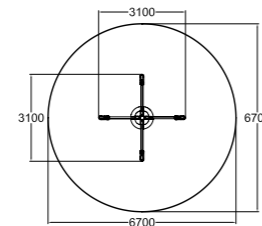

112341
Waltz with Speed
Restrictor

4	1000
6	35,3