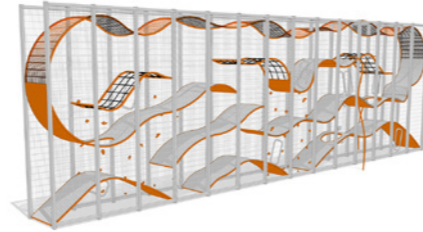

128	 2800
 5+	 92,5

400113G
Wall-Holla 13
with a Goal