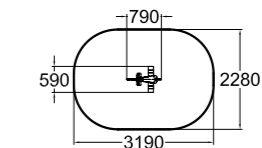

010501
Horse

Deep mounting foundation
005049 or rubber base 706923 for
surface mounting must be ordered
separately.

1	600
2+	6,4