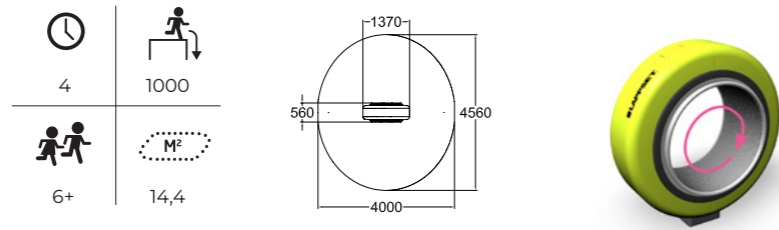

200020 Spinning Machine

Surface mounting.