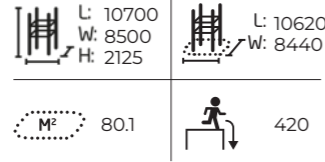

1 081402M Snake Bar

2 081455M Hand Roll

Senior Sport equipment is inclusive.

081500M Senior Park S

Products:
081400M, 081405M,
081410M, 081415M, 081420M,
081425M, 081475M

081510M Senior Park M

Products:
081402M, 081405M, 081410M,
081415M, 081420M, 081425M, 081416M,
081430M, 081435M, 081475M