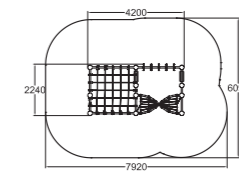

220466
Strontium

	32		2250
	3+		43,5