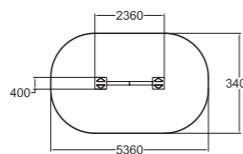

137210M Shaker

Includes a foundation base.
Available in Finno colours.

1.5	600
2+	17,4