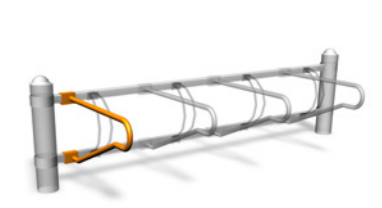

RF9065M
Frame Mount for Ströget Bicycle Rack
L x W x H: 110 mm x 870 mm x 600 mm
Mounting on existing Ströget bicycle rack.