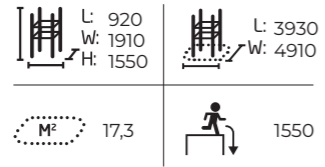

081736M
Base Double S2

081731M
Base M

081737M
Base Double M

081732M
Base L

081738M
Base Double L

081780M Spot S1

Size: 7,0 x 7,9 m

Products:
Base Double S1 (081735M), Base Double S2 (081736M),
2 x Vault L (081722M) , 4 x Vault M (081721M), 2 x Vault S
(081720M),
2 x Dex Box (081702M) , 4x Additional Bar (910328).