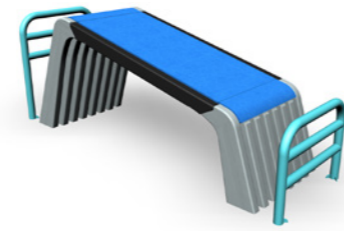

081210M
Back'n Abs

L: 1865 W: 560 H: 685	L: 3970 W: 3560
12.2	685