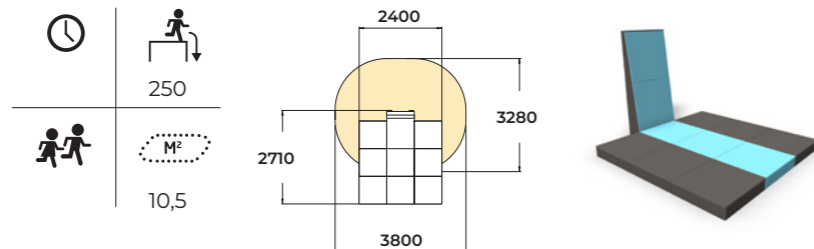

YA3500
Sona

YA3550
Sutu

YA3702
Fono

YA3702GA
Design Fono

220702
Dance Stage

YA3805
Toro

The product includes four interactive goals.
The arena can be ordered separately in
different sizes.

YA3900
Memo