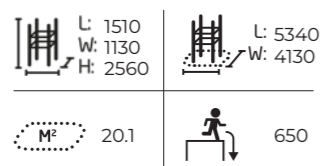

081006M Back

Surface mounting.