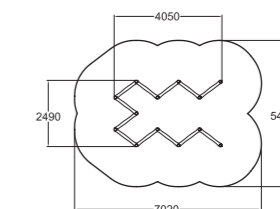

Deep mounting without concreting can be done with foundation plates. Seat included.

6	1400
1+	21,1

175530
Troll's Balance Beam

1	370
3+	15,1

175531
Troll Trapeze

4	2380
6+	23,7

175535
Goblin's Track

4	490
3+	0