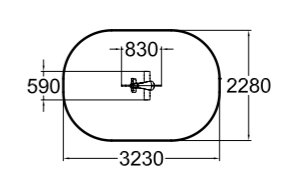

010513 Snailien

Deep mounting foundation 005049 or rubber base 706923 for surface mounting must be ordered separately.

1	600
2+	6,5