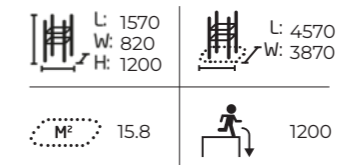

081007M Dip Bar

Deep or surface mounting.