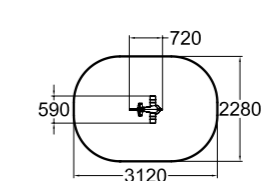

010502
Dog

Deep mounting foundation 005049 or
rubber base 706923 for surface mounting
must be ordered separately.

1	600
2+	6,3