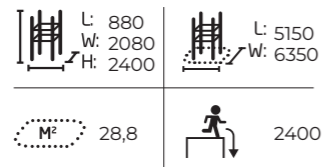

081732M
Base L