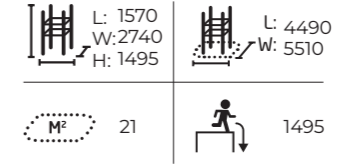

081730M
Base S

081731M
Base M

081732M
Base L