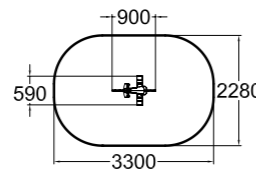

010504 Motorcycle

Deep mounting foundation 005049 or rubber base 706923 for surface mounting must be ordered separately.

1	600
2+	6,7