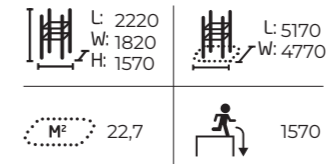

081728M
Vault Square U