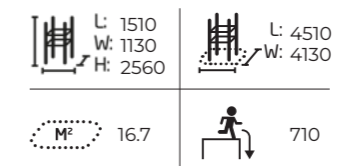

081011M Leg Press

Surface mounting.