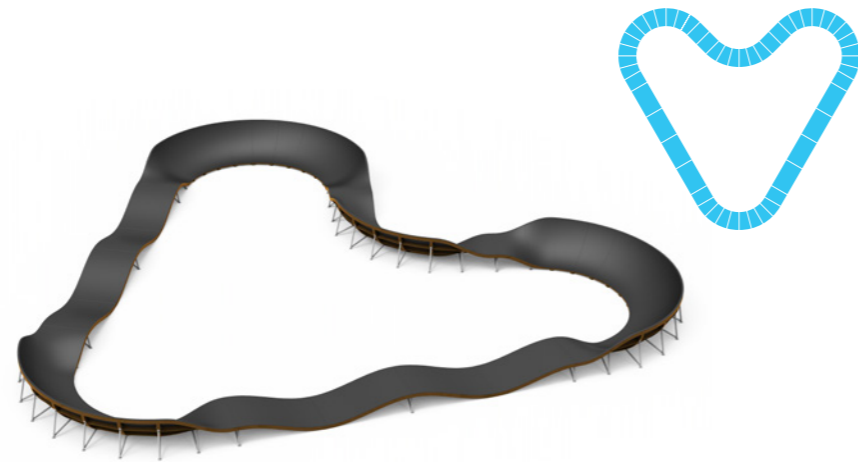

081623
Pumptrack M

	L: 16300 W: 14900 H: 980		L: 20300 W: 18900

Total length of track 47 m.