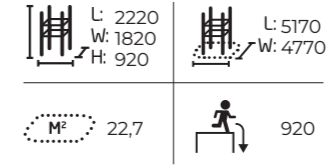

081724M
Vault Square