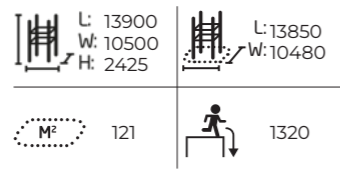

081320M Fitness Park S

Products: 081205M, 081206M, 081255M, 081220M, 081265M, 081200M, 081201M, 081202M, 081210M, 081290M.