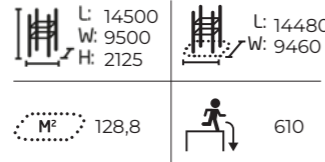

081520M Senior Park L

Products:
081402M, 081405M, 081410M, 081406M,
081415M, 081420M, 081425M, 081416M,
081430M, 081435M, 081438M, 081440M,
081445M, 081450M, 081400M, 081455M,
081475M