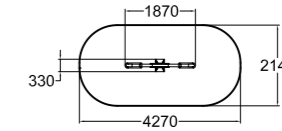

137303M
Grasshopper

Includes a foundation base.
Available in Finno colours.

3	590
2+	8,3