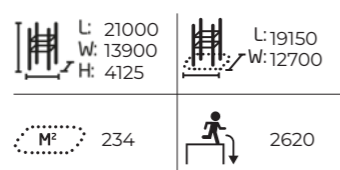

081325M Fitness Park M

Products: 081290M x 2, 081200M, 081201M, 081202M, 081255M, 081210M, 081220M, 081265M, 081205M, 081206M, 081207M, 081275M, 081230M, 081236M, 081240M, 081250M.