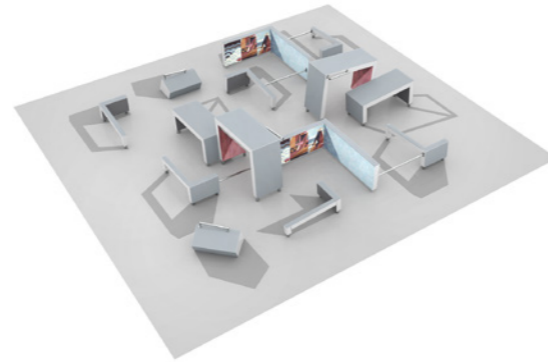

081780M Spot S1

Size: 7,0 x 7,9 m

Products:
Base Double S1 (081735M), Base Double S2 (081736M),
2 x Vault L (081722M) , 4 x Vault M (081721M), 2 x Vault S
(081720M),
2 x Dex Box (081702M) , 4x Additional Bar (910328).

See lappset.com for detailed product information.