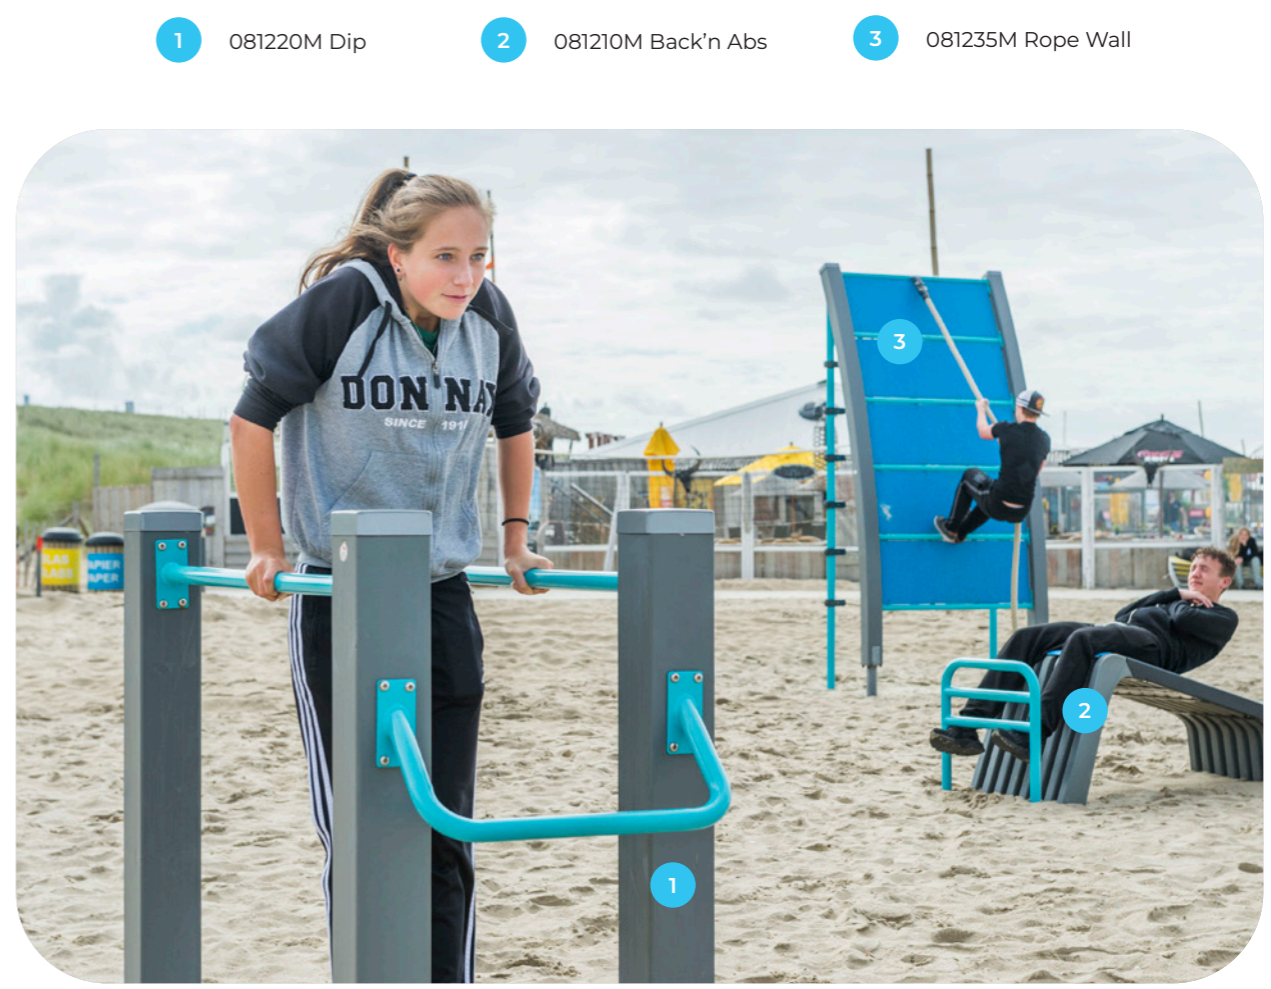

081331M Fitness Park L

Without free weights. Size: 15,5 m x 20 m
Products: 081255M, 081240M, 081230M, 081235M, 081200M, 081201M, 081202M, 081245M, 081225M, 081236M, 081250M, 081220M, 081210M, 081290M

1 081220M Dip   2 081210M Back'n Abs   3 081235M Rope Wall

Choose from four ready-made colour themes, or design your own colourful solution!
Learn more about products and theme colours: lappset.com

081305M Fitness Track M

Without free weights.
Products: 081290M, 081200M, 081201M, 081250M, 081282M, 081235M, 081245M, 081280M, 081236M, 081230M, 081225M