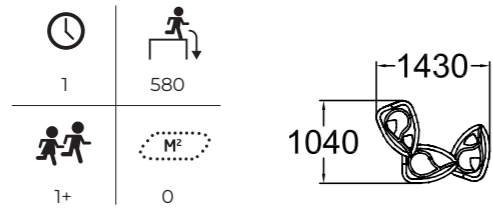

104333M
Ella