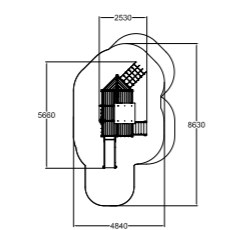

137820 Little Ship

Ready-made colour combination, customisable with configuration.

 14	 1000
 1+	 32,2