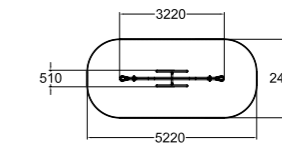

220050
Seesaw

Includes a foundation base.

3	1100
3+	11,8