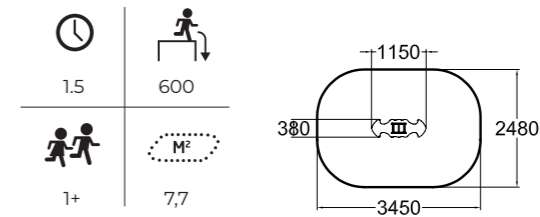

096320 Ladybird for 2

Includes a foundation base.