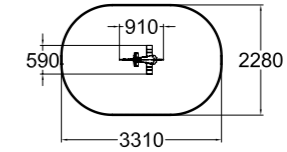

010511 Seahorse

Deep mounting foundation 005049 or rubber base 706923 for surface mounting must be ordered separately.

1	600
2+	6,6