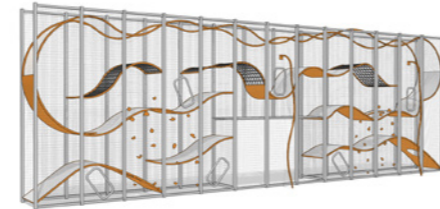

128	 2470
 5+	 57,8

400110ES
Wall-Holla 10
with External Slide