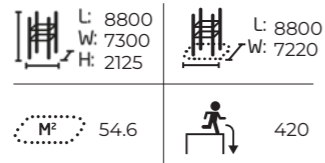

1 081402M Snake Bar

2 081455M Hand Roll

Senior Sport equipment is inclusive.

081500M Senior Park S

Products:
081400M, 081405M,
081410M, 081415M, 081420M,
081425M, 081475M

081510M Senior Park M

Products:
081402M, 081405M, 081410M,
081415M, 081420M, 081425M, 081416M,
081430M, 081435M, 081475M