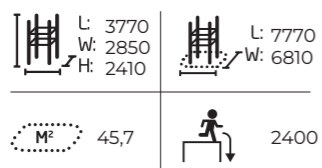

081751M
Cage M