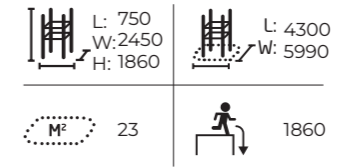

081730M
Base S

081731M
Base M

081732M
Base L