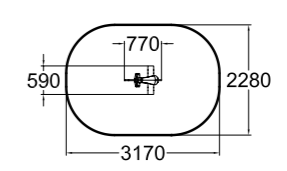

010512 Moose

Deep mounting foundation 005049 or rubber base 706923 for surface mounting must be ordered separately.

1	600
2+	6,4