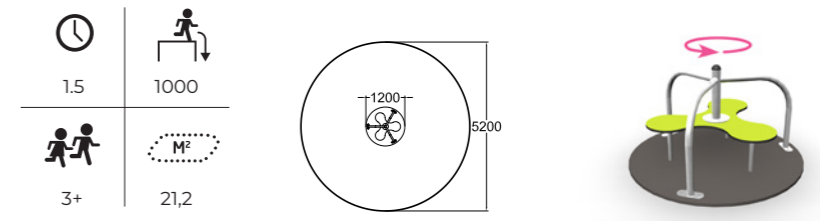

137003M Iodine

Includes a foundation base.