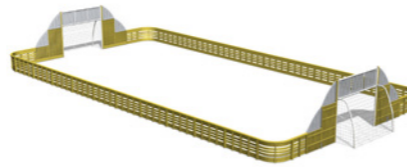

Order the goals and stands for different ball games in the same delivery directly from Lappset!

080826
Mini Arcsport

L: 5830
W: 10470
H: 1250

Deep mounting.

080841M 
Ace Arena

L: 24390
W: 11550
H: 3000

8 colour options for laminate walls: Blue RAL 640-2, Dark grey RAL 7024, Fuchsia RAL 4006, Green RAL 6018, Light grey RAL 7040, Lime green RAL 250-3, Red RAL 3020, Yellow RAL 1003