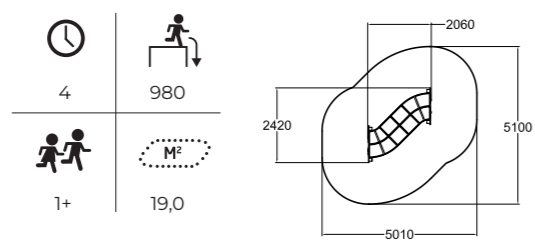

104625M ☀️
Long Tube Tunnel

Available in Finno colours.