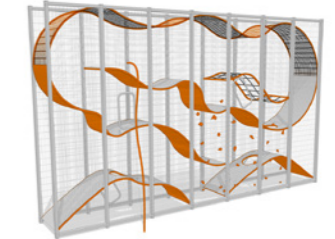

72	 2470
 5+	 52,4

Custom designed Wall-Holla