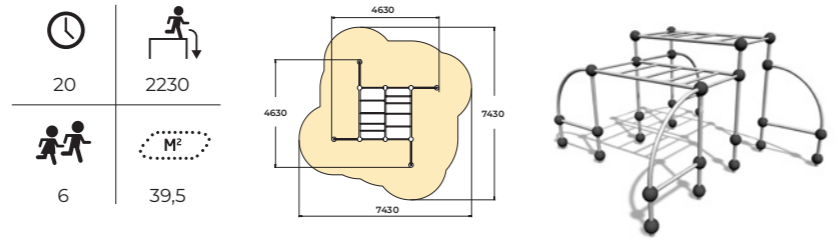

220594 Parkour M

Size: 17 x 14 m

Products:
220531, 220548, 220501,
220502, 220540,
220539, 220513, 220523,
220590, 220505,
EU0600B x 2

220513 Gibbonswing L

220510
Gibbonswing S

220511
Gibbonswing M

220517
Spider Cage XS