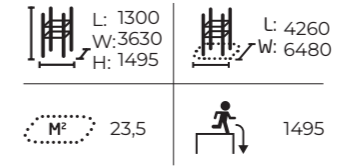

081736M
Base Double S2

081731M
Base M

081737M
Base Double M

081732M
Base L

081738M
Base Double L

081780M Spot S1

Size: 7,0 x 7,9 m

Products:
Base Double S1 (081735M), Base Double S2 (081736M),
2 x Vault L (081722M) , 4 x Vault M (081721M), 2 x Vault S
(081720M),
2 x Dex Box (081702M) , 4x Additional Bar (910328).