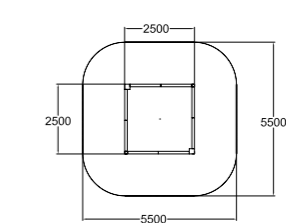

10	1000
1+	20,7

137407M Play Yard

6	310
1+	0

104512M Sofia

Ready-made colour combination,
customisable with configuration.

5	570
1+	0

137400M Sandbox

2	310
1+	0