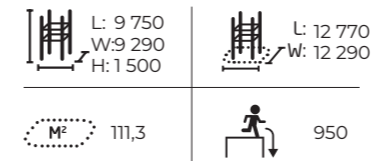

081791M TAG 2 – Over and Under

Size: 9,8 x 9,3 m

Products:
081702M, 081712M, 081720M, 081721M, 081722M, 081723M,
081730M, 081731M, 081735M, 910328.

TAG 2 is designed to comply with EN16899 standard.
Surface not included.