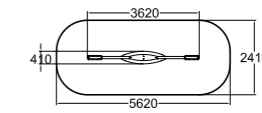

220037
Union

Includes a foundation base.

10	290
2+	19,5

137237M
Seesaw

Includes a foundation base.
Available in Finno colours.

3	840
6	12,7

137303M
Grasshopper

Includes a foundation base.
Available in Finno colours.