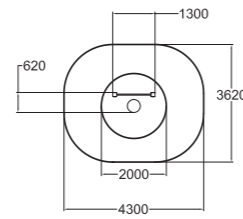

220039 Shaky Step

Deep mounting foundation 705101 or rubber base 706923 for surface mounting must be ordered separately.

1	600
4+	0