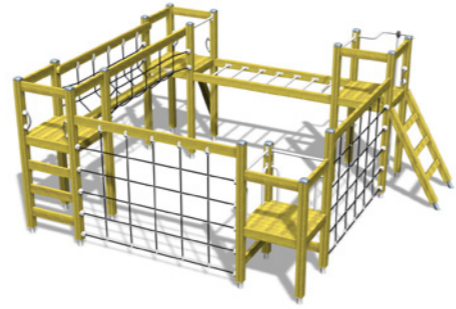

175046
Motoric Track

15	1900
3+	51,5