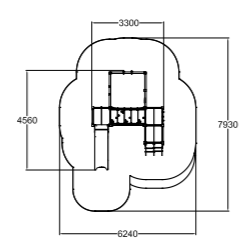

104325M Lucas

Possibility to add two roofs.
Ready-made colour combination,
customisable with configuration.

12	1000
3+	37,9