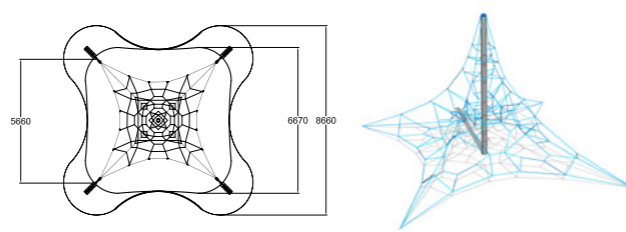

Pyramid Net S

200201 Blue
220201 Yellow

	
28	510
	
6+	41,7

Deep mounting.

Pyramid Net M

200202 Blue
220202 Yellow

	
28	700
	
6+	59,5

Deep mounting.