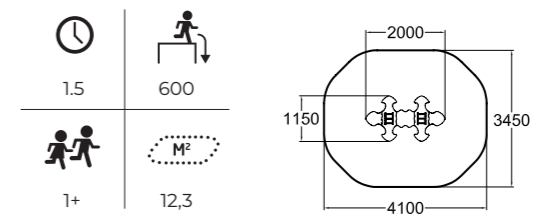

096322 Ladybird for 8

Includes a foundation base.