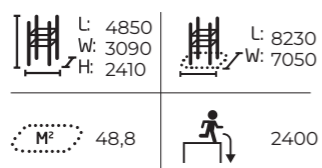

081750M
Cage S

081751M
Cage M