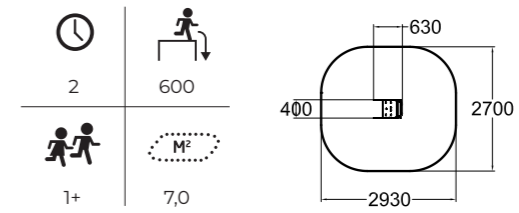

J51511M Pico

Includes a foundation base.