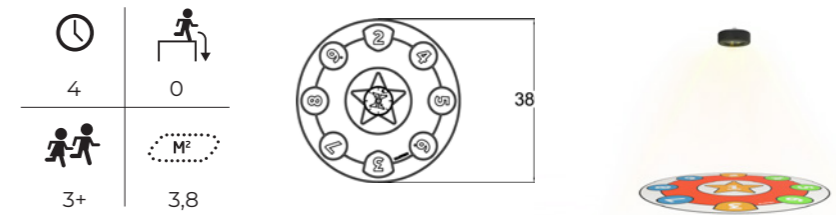

YA3900 Memo