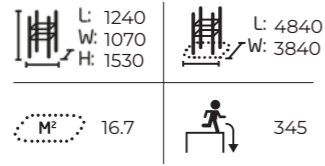

081001M Cross Trainer

Surface mounting.

081007M Dip Bar

Deep or surface mounting.

081002M Air Walker

Surface mounting.

081008M Core Twister

Surface mounting.