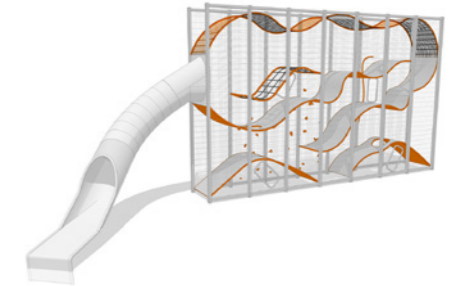

72	 2470
 5+	 62,8

400107IS
Wall-Holla 7
with Internal Slide

 72	 2470
 5+	 60,1