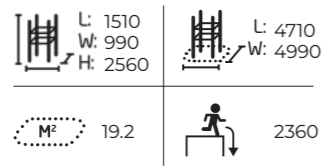

081003M Pull-up

Deep or surface mounting.