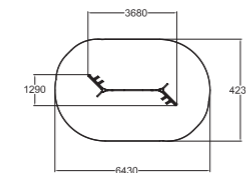

Deep mounting without concreting can be done with foundation plates. Seat included.

6	1400
1+	21,1

175530
Troll's Balance Beam

1	370
3+	15,1

175531
Troll Trapeze

4	2380
6+	23,7

175535
Goblin's Track

4	490
3+	0