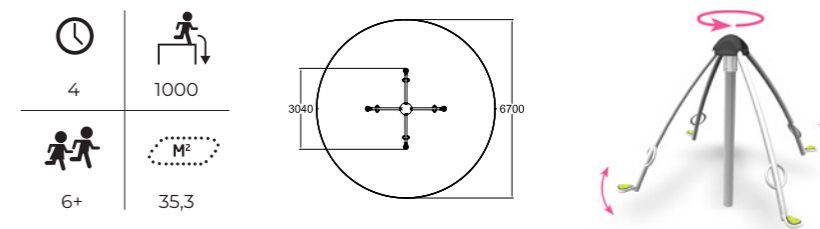

137042M Xspeed

Includes a foundation base.

1 200020 Spinning Machine

2 010515 Tractor