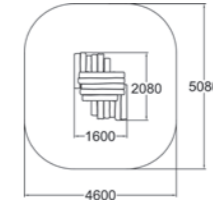

1		580
	1+		0

175524 Castle Maximus