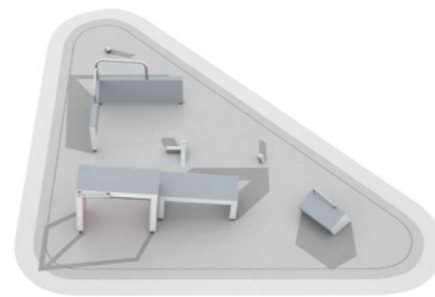

081764M Module 5: Underbar & Precision

Size: 6,4 x 6,5 m

Products:
2 x Dex Step (081700M), Dex Landing (081701M), Dex Box (081702M), Vault LXU 081727M, Base Double S2 (081736M).

See lappset.com for detailed product information.