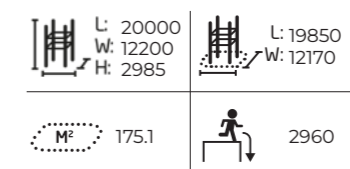

081305M Fitness Track M

Without free weights.
Products: 081290M, 081200M, 081201M, 081250M, 081282M, 081235M, 081245M, 081280M, 081236M, 081230M, 081225M