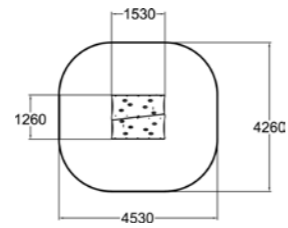

1	1000
2+	15

With surface mounting MP0202B

Moomin Flower MP0301 Blue MP0302 Red MP0303 Yellow

1	210
1+	0

MP0201 Moominhouse

MP0203
Snufkin's Tent

	2		1470
	1+		17,4

With surface mounting MP0203B.