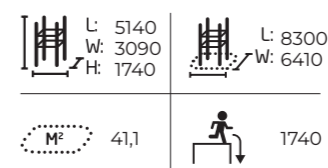

081750M
Cage S

081751M
Cage M