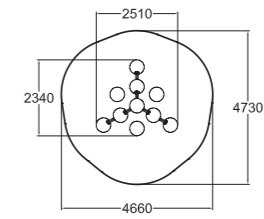

160005 Pyramid Climber

220505 Pyramid Climber yellow/black.

11	1510
4+	17,1