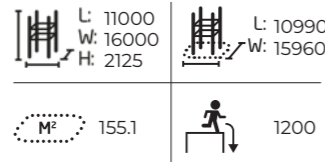

081530M Senior Park XL

Products:
081402M, 081405M, 081410M, 081406M,
081415M, 081420M, 081425M, 081416M,
081430M, 0814445M, 081435M, 081438M,
081440M, 081450M, 081455M, 081460M,
081465M, 081470M, 081400M, 081475M