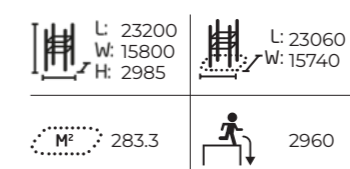

081310M Fitness Track L

Without free weights.
Products: 081290M, 081200M, 081201M, 081250M, 081282M, 081235M, 081245M, 081280M, 081236M, 081230M, 081225M