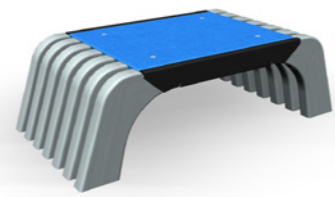

081200M
Box S

L: 985 W: 485 H: 300	L: 3985 W: 3485
12	300

081201M
Box M