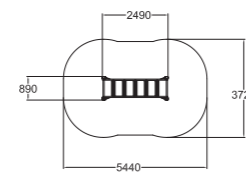

2	270
3+	0

175536
Lumberjack's Bridge