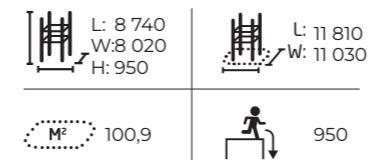

081792M TAG 3 – Low and Fast

Size: 8,7 x 8 m

Products:
081700M, 081701M, 021702M, 081703M, 081710M, 081712M,
081713M, 081720M.

TAG 3 is designed to comply with EN1176 standard.
Surface not included.