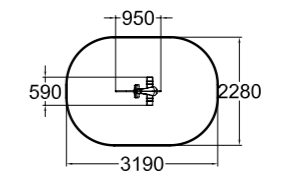

010514 Fish

Deep mounting foundation 005049 or rubber base 706923 for surface mounting must be ordered separately.

1	600
2+	6,8