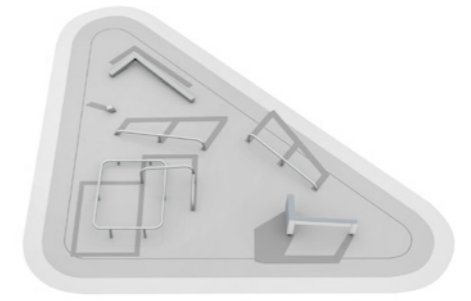

081761M Module 2: Balance & Foot Placement

Size: 5,9 x 5,9 m

Products:
Dex Step (081700M), Dex Beam (081703M), 2 x Rail Line (081710M), Rail Square (081713M), Rail Corner Low (081711M), Vault M (081721M).

See lappset.com for detailed product information.