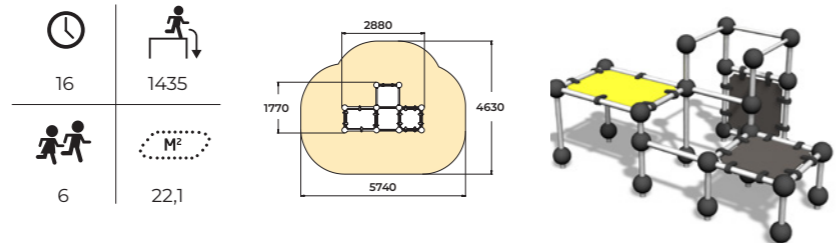

220594 Parkour M

Size: 17 x 14 m

Products:
220531, 220548, 220501,
220502, 220540,
220539, 220513, 220523,
220590, 220505,
EU0600B x 2

220513 Gibbonswing L

220510
Gibbonswing S

220511
Gibbonswing M

220517
Spider Cage XS