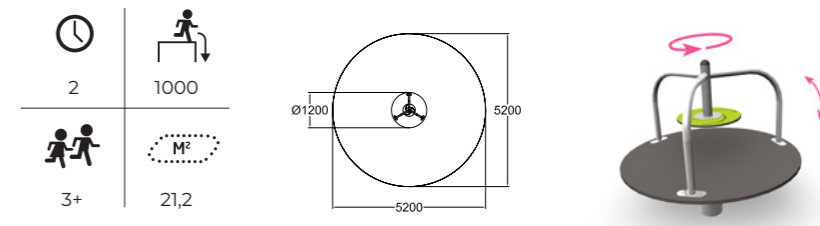

137004M

Rumba

Includes a foundation base.