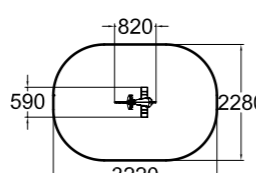

010507 Rhino

Deep mounting foundation 005049 or rubber base 706923 for surface mounting must be ordered separately.

1	600
2+	6,5