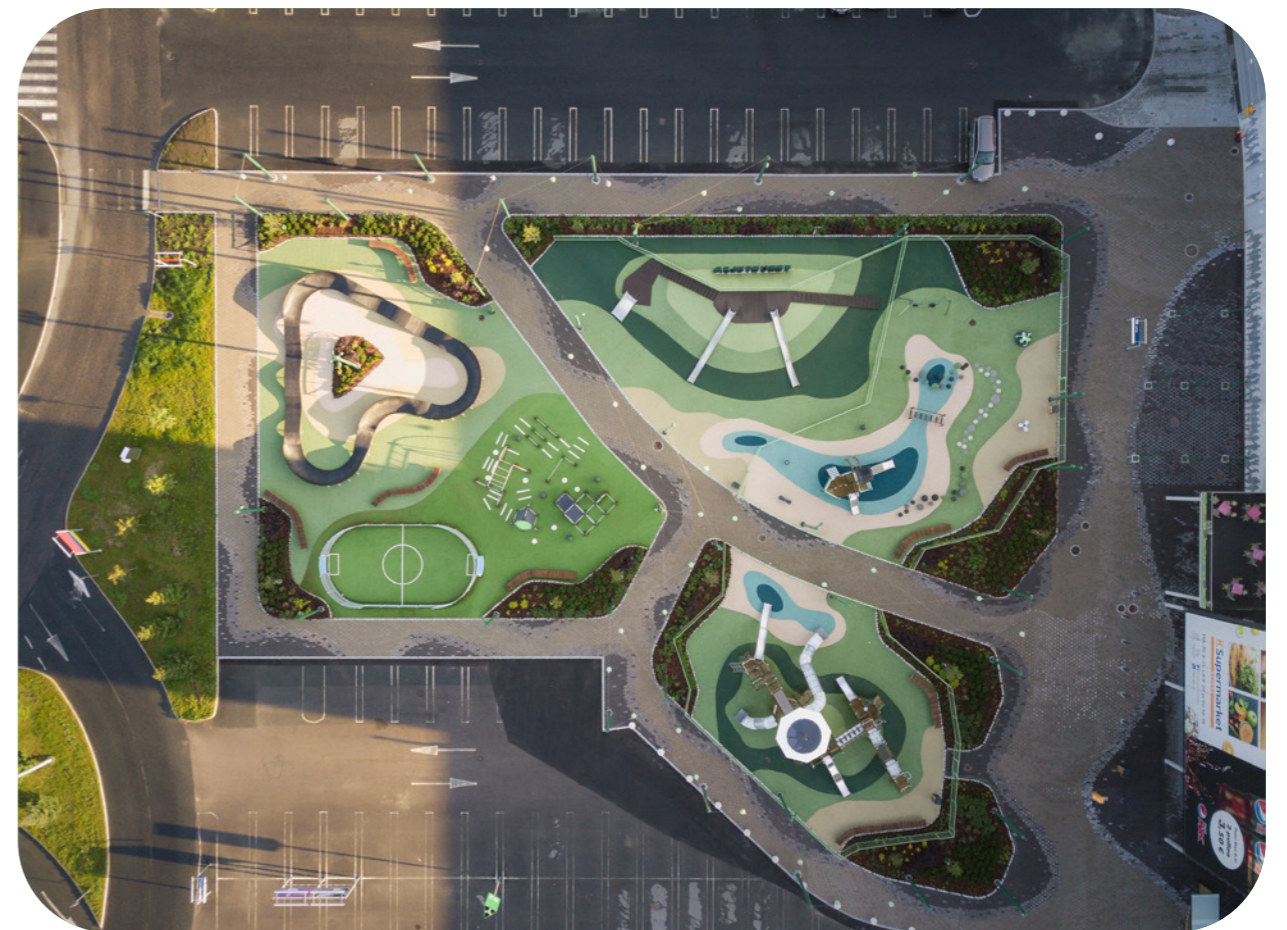

Base

According to the EN standards, playground and outdoor exercise equipment must be assembled on a surface the critical fall height of which corresponds to the fall height of the equipment. The product standard determines the detailed requirements for the base and safety zone. The most common standards are:

- Playgrounds: EN 1176-1177
- Outdoor fitness equipment: EN 16630
- Arenas: EN 15312
- Parkour equipment: EN 16899

Base material

- The safety tiles made from rubber shreds are an easy-to-clean alternative for use as a safety surfacing.
- If loose materials, such as sand with a grain size of 0.2–2 mm or gravel with a grain size of 2–8 mm, are used, the required layer thickness varies between 25 and 40 cm.
- Elements can be assembled on top of grass, as long as their critical fall height does not exceed 1 m.

Fall zone

- In addition to the shock-absorbing base, there must be at least 150 cm of falling space extending around all parts of the product upon which users can climb.
- Most countries prohibit allowing sharp and hard objects in this area, such as cut stones or rough tree stumps. However, different countries may have different regulations regarding this space.

More detailed information on safe floor materials will be supplied with the assembly instructions.

Commissioning of the playground or exercise area

Before using the play or exercise area, a handover inspection should be performed. The handover inspection, log book and installation instructions accompanying the order confirmation or delivery are provided to facilitate the inspection of the safety and correct installation of the park area.

Please remember that the play or exercise area should not be used until the site has been cleared and the area declared safe!

Inspection and maintenance

By proper servicing, you will ensure the continuous safety of the park. Lappset's general product warranty is also subject to compliance with the maintenance instructions. Maintenance instructions can be found on our website!

- When drawing up the inspection and maintenance plan for the park area, consider the park's usage rate and susceptibility to vandalism.
- Carefully document the inspection and maintenance procedures.
- Remember that access to the area must be restricted, if the playground or exercise area is not safe to use due to lack of maintenance.

Product modifications

We develop our products constantly in line with international standards concerning both safety and quality. Therefore we reserve the right to modify our products and prices.

Patents and design protection

Lappset Group Ltd has valid patents and design protection for its products. All rights reserved.