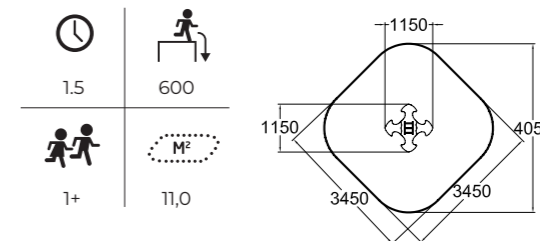

096321 Ladybird for 4

Includes a foundation base.