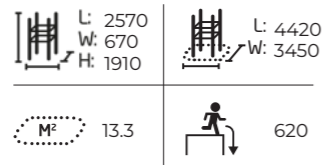

081001M Cross Trainer

Surface mounting.