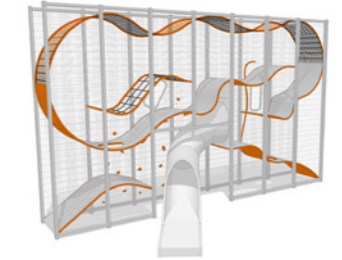

400107
Wall-Holla 7