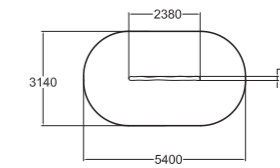

1	370
3+	15,1

175531
Troll Trapeze