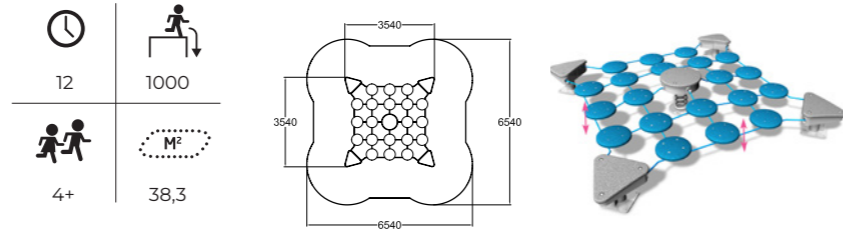

200010 Surfy

Includes a foundation base.