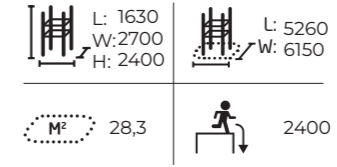

081730M
Base S

081731M
Base M

081732M
Base L