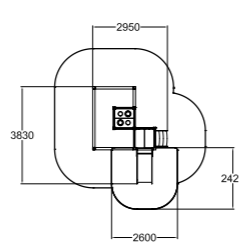

104500M Rosa

Ready-made colour combination,
customisable with configuration.

8	1000
1+	5,9