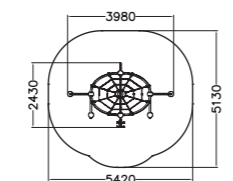

220131
Oxygen Mini

	6		2100
	3+		23,0