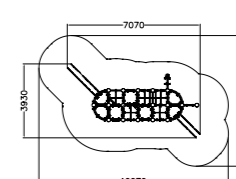

32		1820
	4+		45,6

220610
Wall Bouldering
Cube M