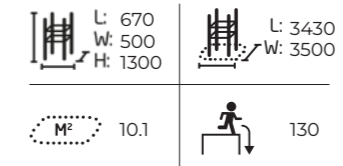

081001M Cross Trainer

Surface mounting.

081007M Dip Bar

Deep or surface mounting.

081002M Air Walker

Surface mounting.

081008M Core Twister

Surface mounting.