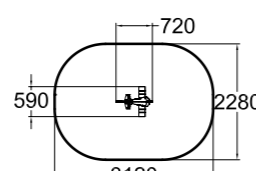

010508 Giraffe

Deep mounting foundation 005049 or rubber base 706923 for surface mounting must be ordered separately.

1	600
2+	6,3