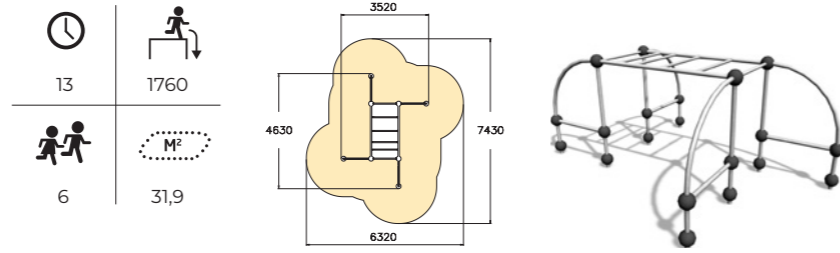

220594 Parkour M

Size: 17 x 14 m

Products:
220531, 220548, 220501,
220502, 220540,
220539, 220513, 220523,
220590, 220505,
EU0600B x 2

220513 Gibbonswing L

220510
Gibbonswing S

220511
Gibbonswing M

220517
Spider Cage XS