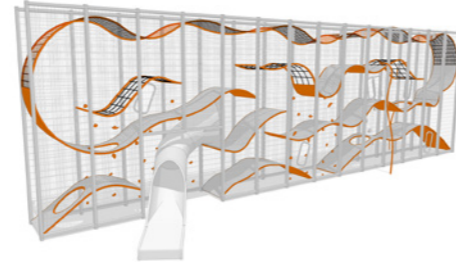

128	 2800
 5+	 100,4

400114
Wall-Holla 14