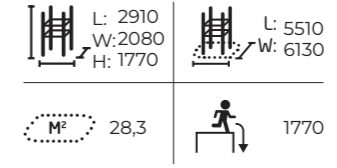

081730M
Base S

081731M
Base M

081732M
Base L