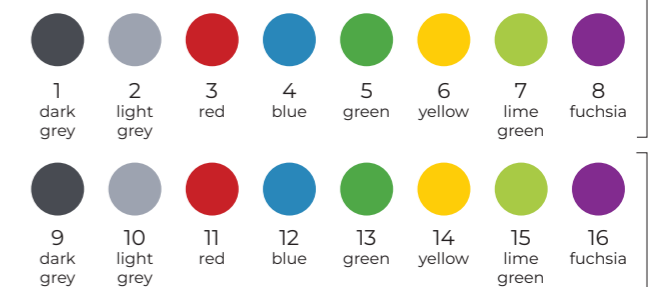

137105M
Choices A2-B1-C1-D7-E1-F7-G10-H1-I1

Metal parts are light grey (RAL9022) in all products. The floors of tower products are pressure impregnates.

A) Top options

E) Effect beams

B) Ropes

F) Walls and HPL elements