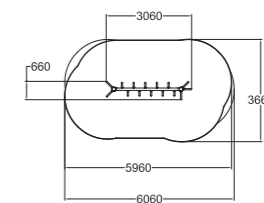

Deep mounting without concreting can be done with foundation plates. Plates and seats (000216/000218/000104/000221/000211) must be ordered separately.

6	1400
4+	25,5

175591
Giant's Comb

2	900
5+	18,4

175576 Flora Bird's Nest Swing