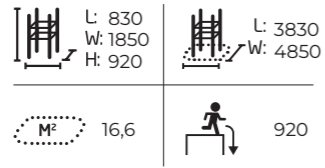

081730M
Base S