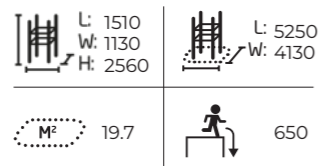

081005M Chest

Surface mounting.