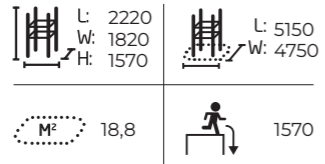

081724M
Vault Square

081728M
Vault Square U