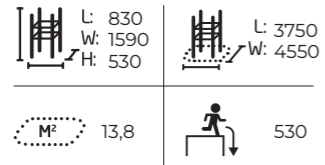

081724M
Vault Square

081728M
Vault Square U