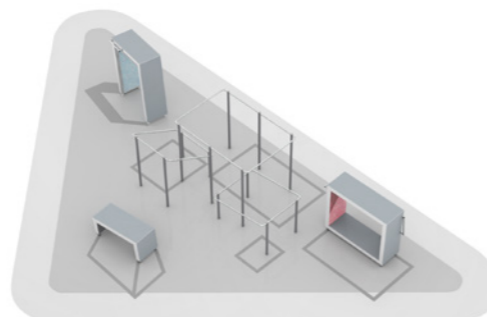

081767M Module 8: Hanging & Wall Run

Size: 8,0 x 8,8 m

Products:
Base Frame (081733M), Base S (081730M), Base L (081732M), Cage M (081751M).

See lappset.com for detailed product information.

081721M Vault M