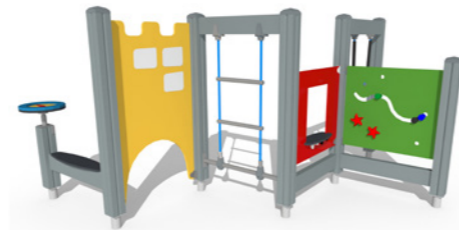

J90021
Swing Accessory

J47551
Fence