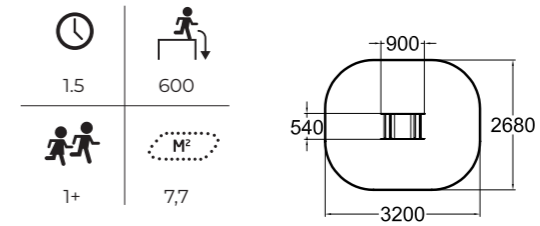

096325 Ladybird Swing

Includes a foundation base.