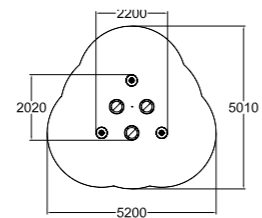

220037
Union

Includes a foundation base.

10	290
2+	19,5