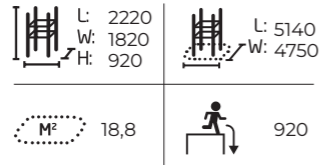

081724M
Vault Square

081728M
Vault Square U