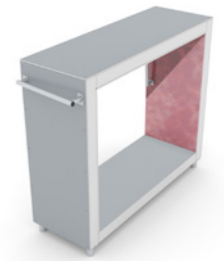

081730M
Base S

081731M
Base M

081732M
Base L