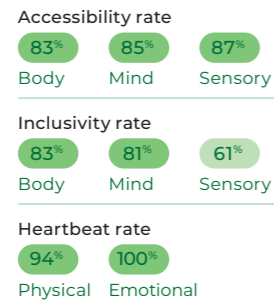

Inclusivity ratings

True inclusivity is about more than ramps and wheelchair access. It also means considering cognitive and sensory needs. The Prime playground collection applies inclusivity ratings developed with the Finnish Paralympic Committee. These ratings look at mobility, vision, hearing, speech, intellectual abilities and motor coordination. The idea is simple: universal design should support different ways of moving, sensing, and interacting.

Maximilian Play Tower

Product	F24102M
Age group	4+
Users	24
Height	4640 mm
Length	7380 mm
Width	7650 mm
Falling space	83,0 m²
Fall height	2400 mm
Impact area	65,0 m²
GWP-total, A1-A3 (kg CO₂e)	845,67

Product carbon footprint

Every product in the Prime playground collection comes with transparent carbon footprint data, helping you understand the environmental impact of your choices. This reflects our commitment to clarity and responsibility, ensuring that the materials we use and the way we produce our equipment are as thoughtful as the way it's used.

The Global Warming Potential (GWP), also referred to as the carbon footprint, measures a product's contribution to climate change.

The reported carbon footprint results are self-declared in accordance with ISO 14021 and calculated using ISO 14040 and ISO 14044 life cycle assessment standards. The data is structured following the ISO 21930 / EN 15804+A2 framework, ensuring consistency with recognised product reporting methods for construction and outdoor products.

Accessibility rating

These categories show how accessible the play product is for people with impairments.

Age group fit

The physical challenge rating helps match products to different skill levels. Both low and high challenges are needed for a playground that suits all children.

Inclusivity rating

These categories highlight the product's value in inclusion: how well it enables children with impairments to join in play.

Tip!

Always consider artificial turf for impact protection, and choose a colour combination with strong contrast, such as Ember with natural wood or Bloom with brown wood.

Heartbeat rate

These categories assess the product's broader value, supporting not only physical activity but also social and emotional development.

Cradle-to-gate in a nutshell

Cradle-to-gate refers to the complete production process—from raw material extraction to the moment the finished product leaves the factory gates.

This includes:

- A1: Raw materials and sourcing
- A2: Transportation to manufacturing
- A3: Product manufacturing

It excludes transport to site, installation, use, and end-of-life stages, offering a focused view of the impact we can directly control and improve.

Included with every product

Each product in this collection comes with a carbon footprint summary. This enables:

- Sustainable procurement decisions
- Easy product comparison
- Alignment with your ESG and carbon goals

Whether you're planning a playground, park, or public space, this information supports more conscious and responsible choices.

Example: Maximilian Play Tower

GWP-total (A1-A3): 845,67 kg CO₂e
GWP-fossil (A1-A3): 2297,35 kg CO₂e
Declared unit mass: ~ 1361,859 kg

These figures reflect emissions from the cradle-to-gate stages of the product's life.

What does 845,67 kg CO₂e mean?*

- 6204,5 km of driving a car
- 1,4 times Helsinki-München roundtrip in an airplane
- 108 times warming up a sauna in Finland