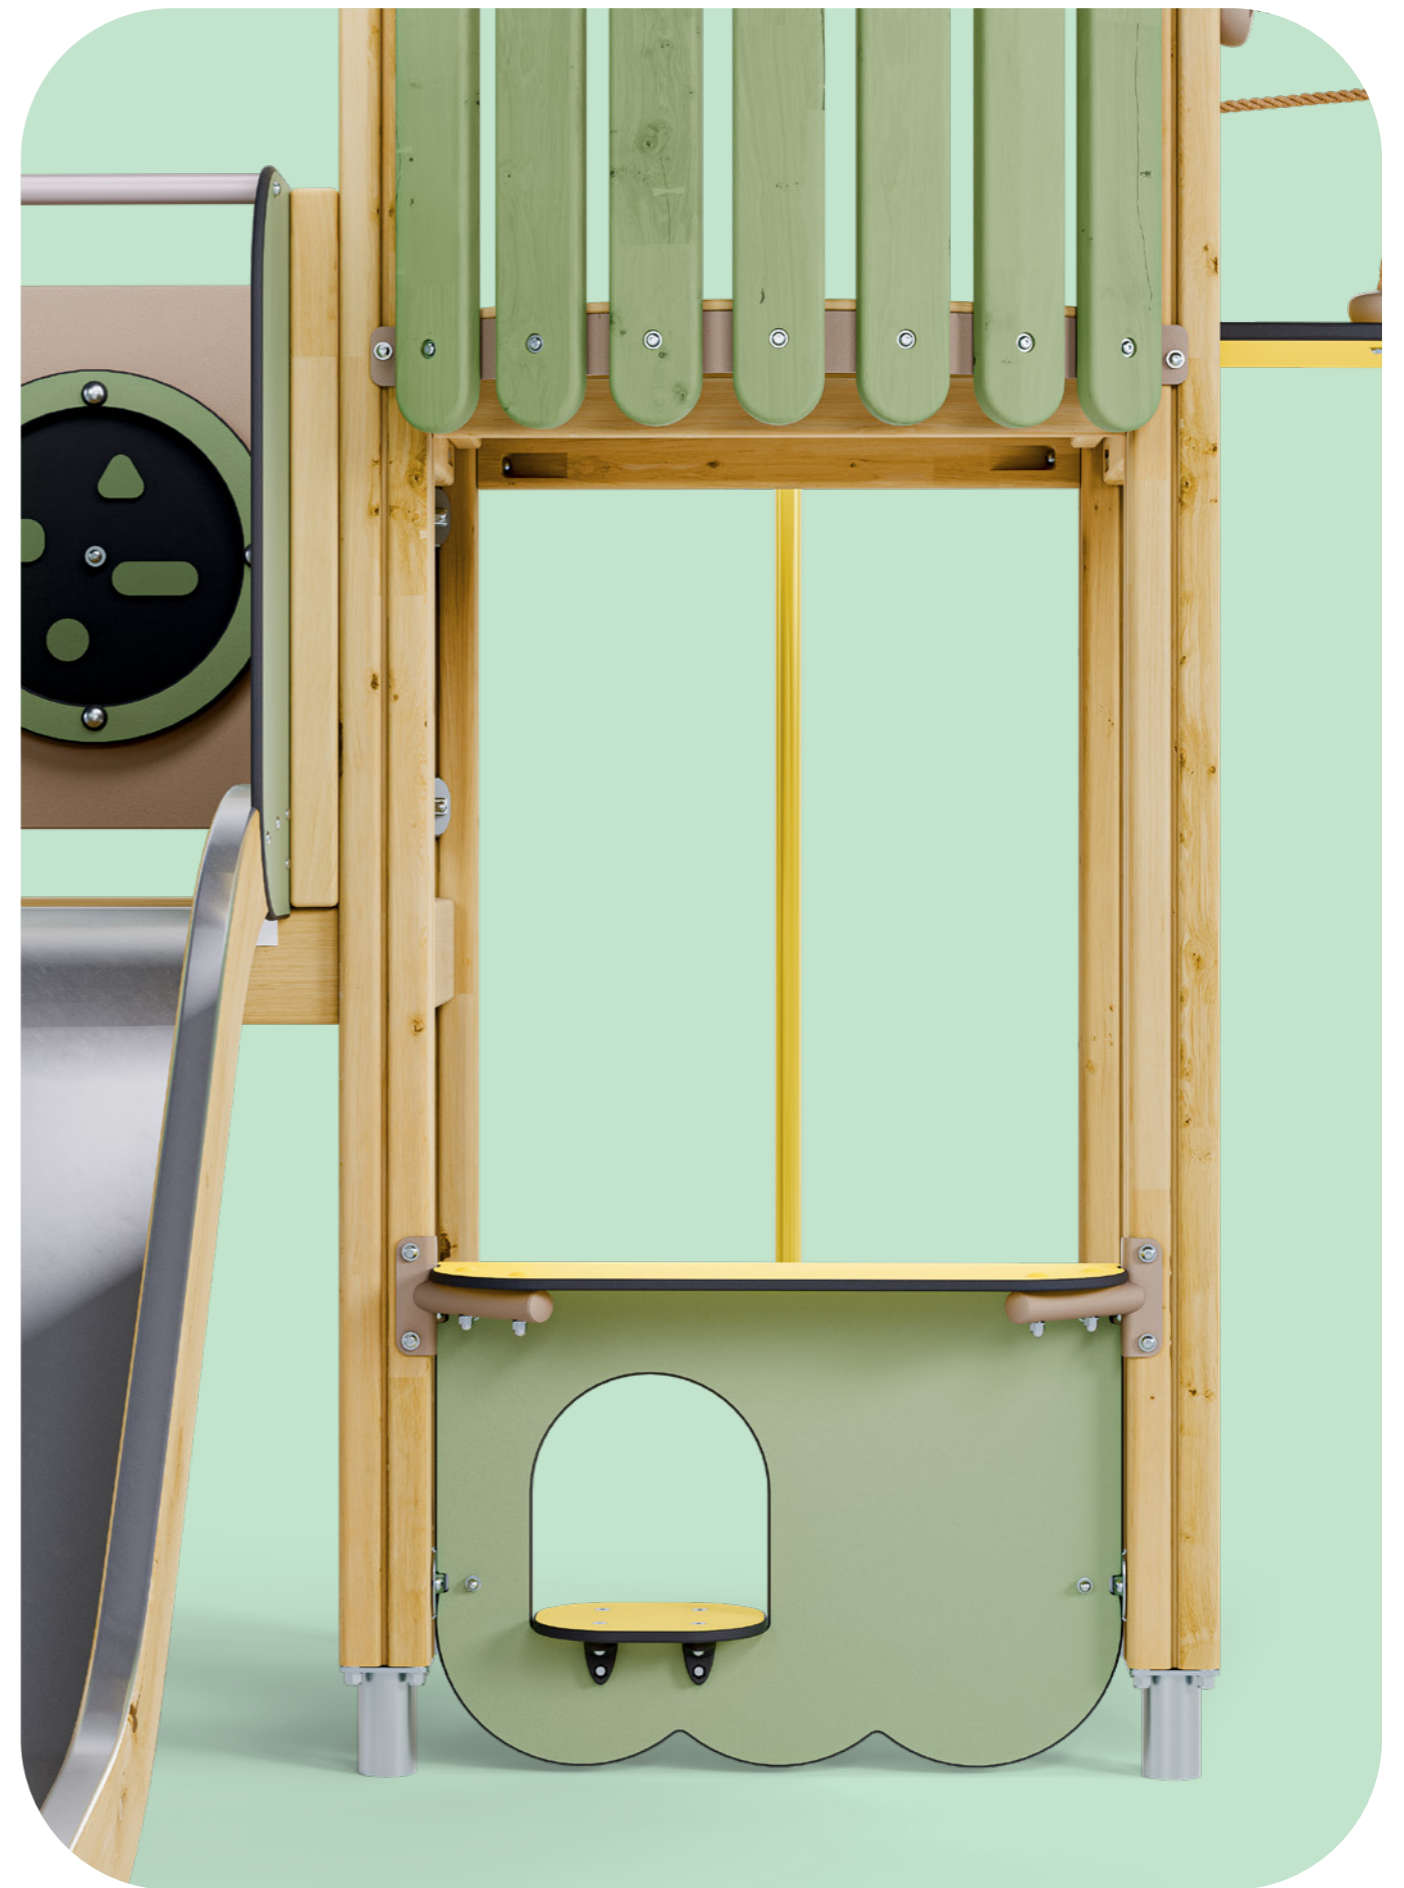

Balancing form, function, and fun.

Bold primary shapes, soft edges, and sculptural wooden forms. By blending the familiar Nordic design values of minimalism, functionality, and a connection to nature with a touch of joy and playfulness, we've created a design language that feels grounded, uplifting, and at home in any landscape.

Playful Nordic™ design

The Prime playground collection features a distinctive, design-protected language that blends creativity, functionality, and Nordic heritage into forms that stand the test of time.

1. Ewa Sandbox and Slide 2. Vilja Play Tower, detail