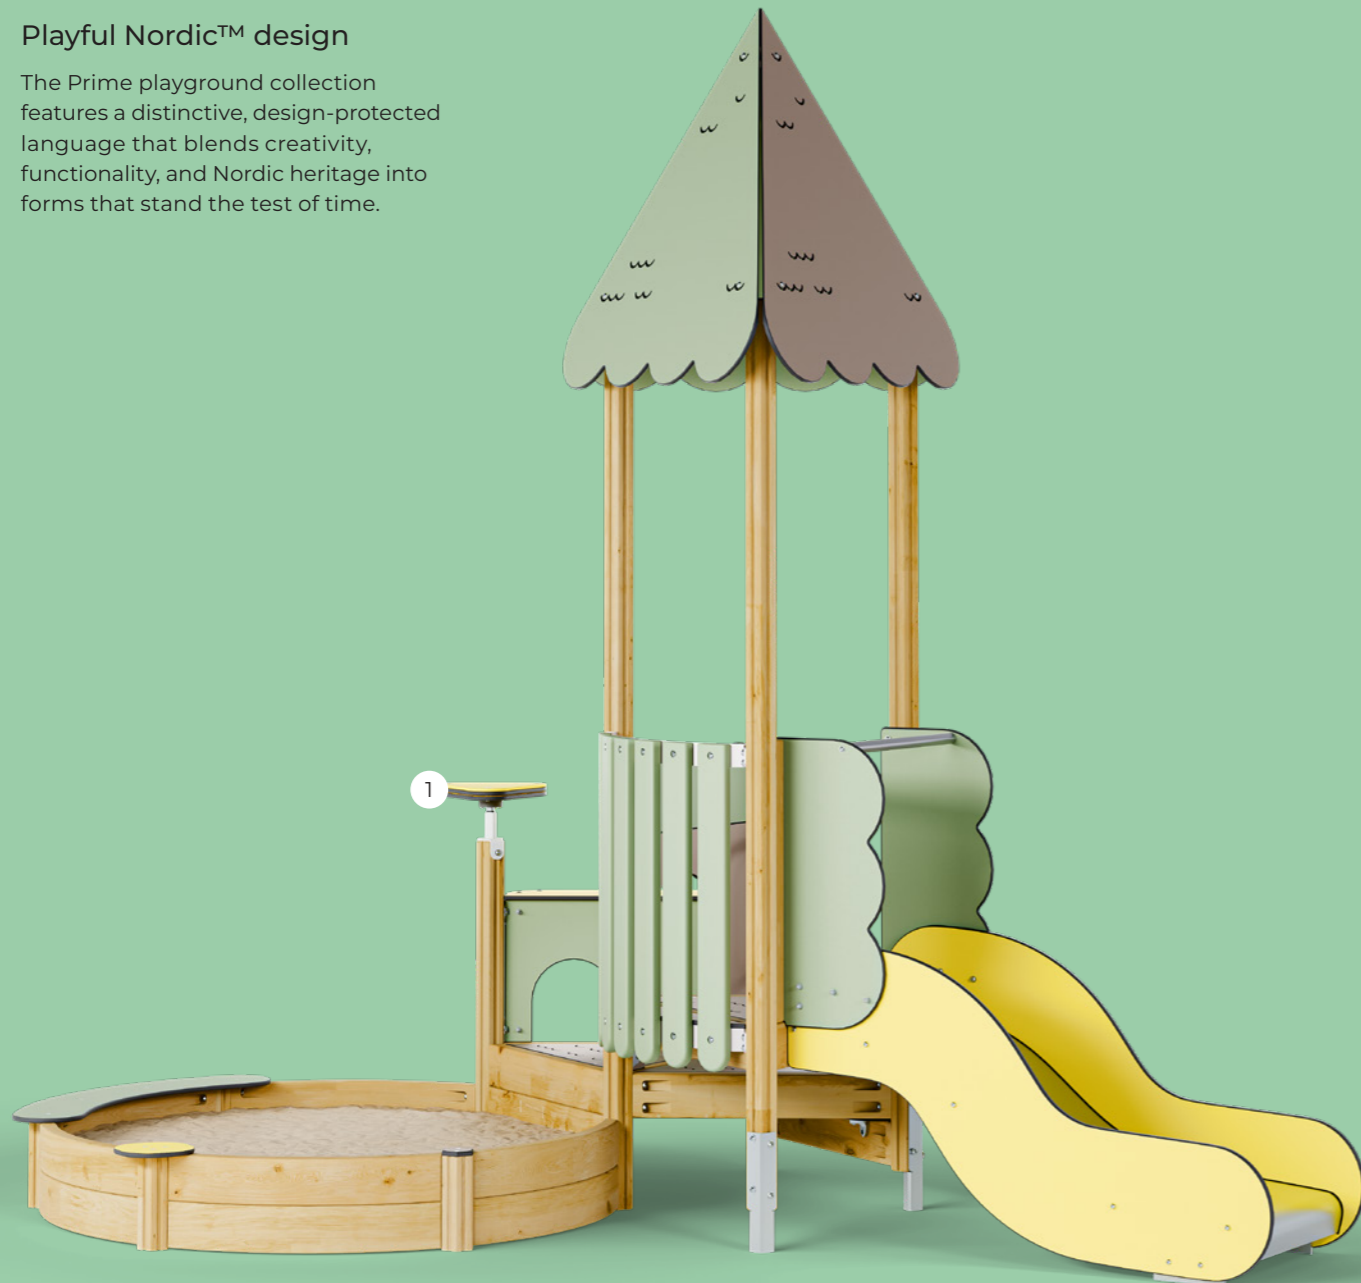

Balancing form, function, and fun.

Bold primary shapes, soft edges, and sculptural wooden forms. By blending the familiar Nordic design values of minimalism, functionality, and a connection to nature with a touch of joy and playfulness, we've created a design language that feels grounded, uplifting, and at home in any landscape.

Playful Nordic™ design

The Prime playground collection features a distinctive, design-protected language that blends creativity, functionality, and Nordic heritage into forms that stand the test of time.

1. Ewa Sandbox and Slide 2. Vilja Play Tower, detail