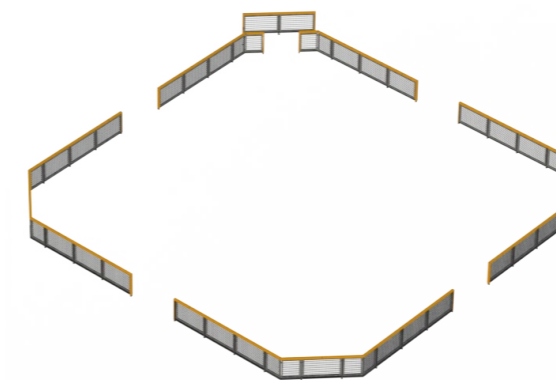

Grid boarding options, including offset entrance

YA3807L-GR 42' 7 3/4" x 42' 7 3/4"

YA3807L-GR	Lappset Toro Sports grid boarding 42' 7 3/4" x 42' 7 3/4" approx. (13 x 13m) for the Toro goals. Excluding artificial turf and Toro goals. - Including offset entrance

YA3807M-GR	Lappset Toro Sports grid boarding 35' 1 1/4" x 35' 1 1/4" approx. (10,7 x 10,7m) for the Toro goals. Excluding artificial turf and Toro goals. - Including offset entrance