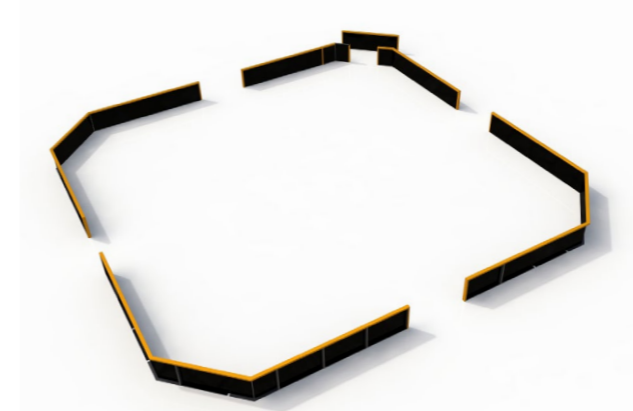

## HPL boarding options, including offset entrance

**YA3807L** 42.65 x 42.65 ft

YA3807L	Lappset Toro Sports HPL boarding 42' 7 3/4" x 42' 7 3/4" approx. (13 x 13m) for the Toro goals. Excluding artificial turf and Toro goals. - Including offset entrance
---------	---