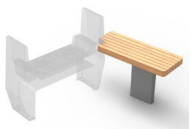

60050103 High Table