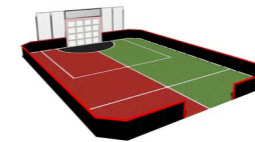

YA3560L	Lappset Sutú Plaza size L e 35' 1 1/4" x 39' 4 1/2" approx. (10,7 x 12,0m) (width x length), HPL boarding, including L fence, excluding artificial turf