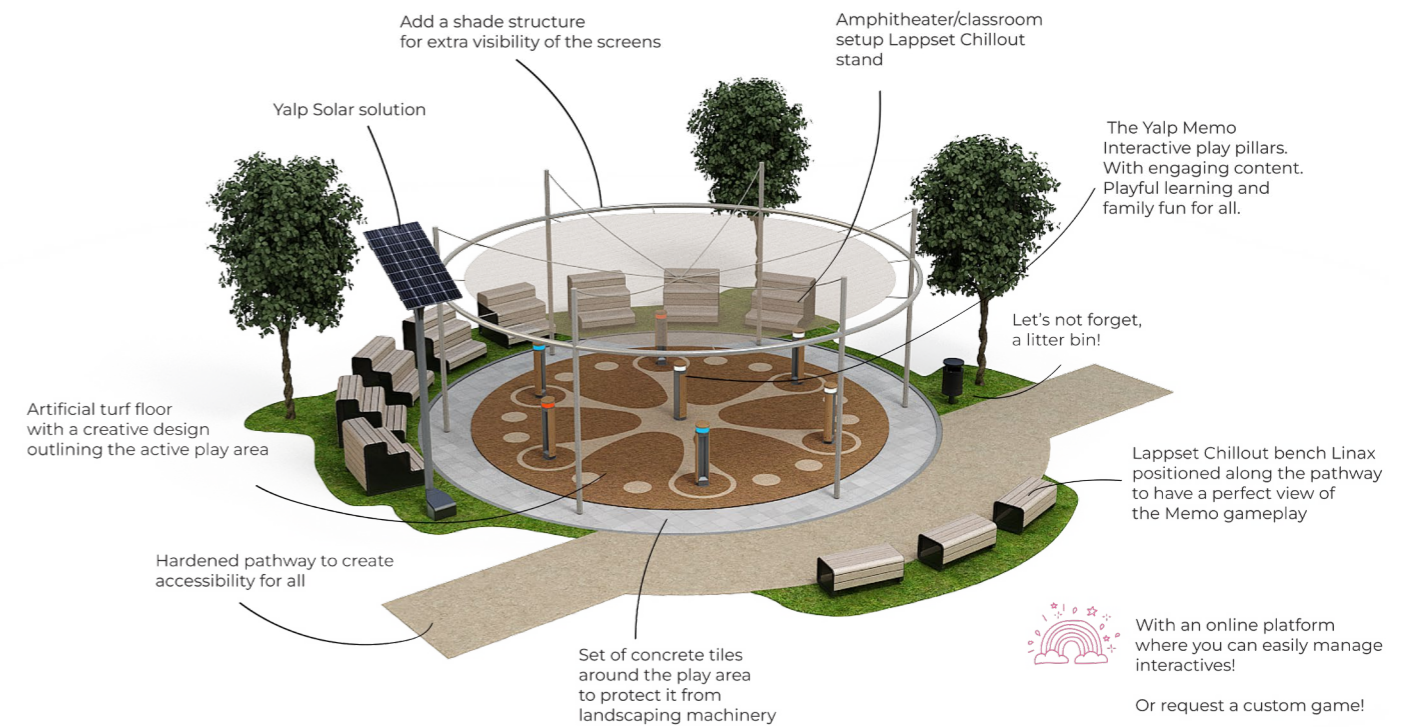

Lappset Memo Recommended Layout

Design Template

Scan or click here to download the design template

What It Includes

YA3900	Lappset Memo Interactive play pillars (7)
YA3930D	Memo deep mount kit
YA3907	Memo wooden top and side caps
YA3200	Lappset Solar post
YA3230	Solar deep mount kit
YA3201	Color option Lappset Solar post (black, RAL9005)
YA3904	Different color Memo flooring in double brown color
YA8539	Custom Memo game
YA8586	Lappset Memo Carefree pack
NF3233	Lappset Chillout bench Linax*
NF3223	Lappset Chillout stand*
NF2485	Lappset Nestor Litter bin*
*Please refer to the Lappset Park Catalogue for more info and color options of the Park products