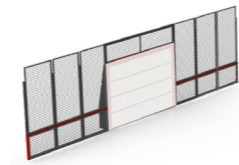

YA3555XL-GR	Grid fence XL size 33' 7 1/2" x 9' 2 1/4" approx. (10,25 x 2,8m) (width x height) (deepmount only)

New