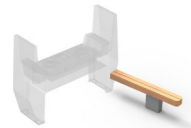

## Elements to Design Your Own Lappset Fono

YA3702G0 Lappset Fono DJ-Booth (bare), without roof and seating elements

60050124 2x Blocks to finish Fono top (no roof)

60090100 Design Roof

60050111 Low Chill Bench 7' 10 1/2" approx. (2,4m)