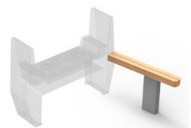

60050102 High Chill Bar short 4' 11" approx. (1,5m)