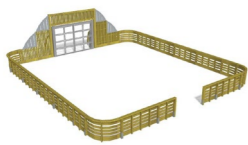

Q11415 Ace Arena Sutur fence and boarding 32' x 36' 5.07" (10 m x 11 m) (width x length), deep mount