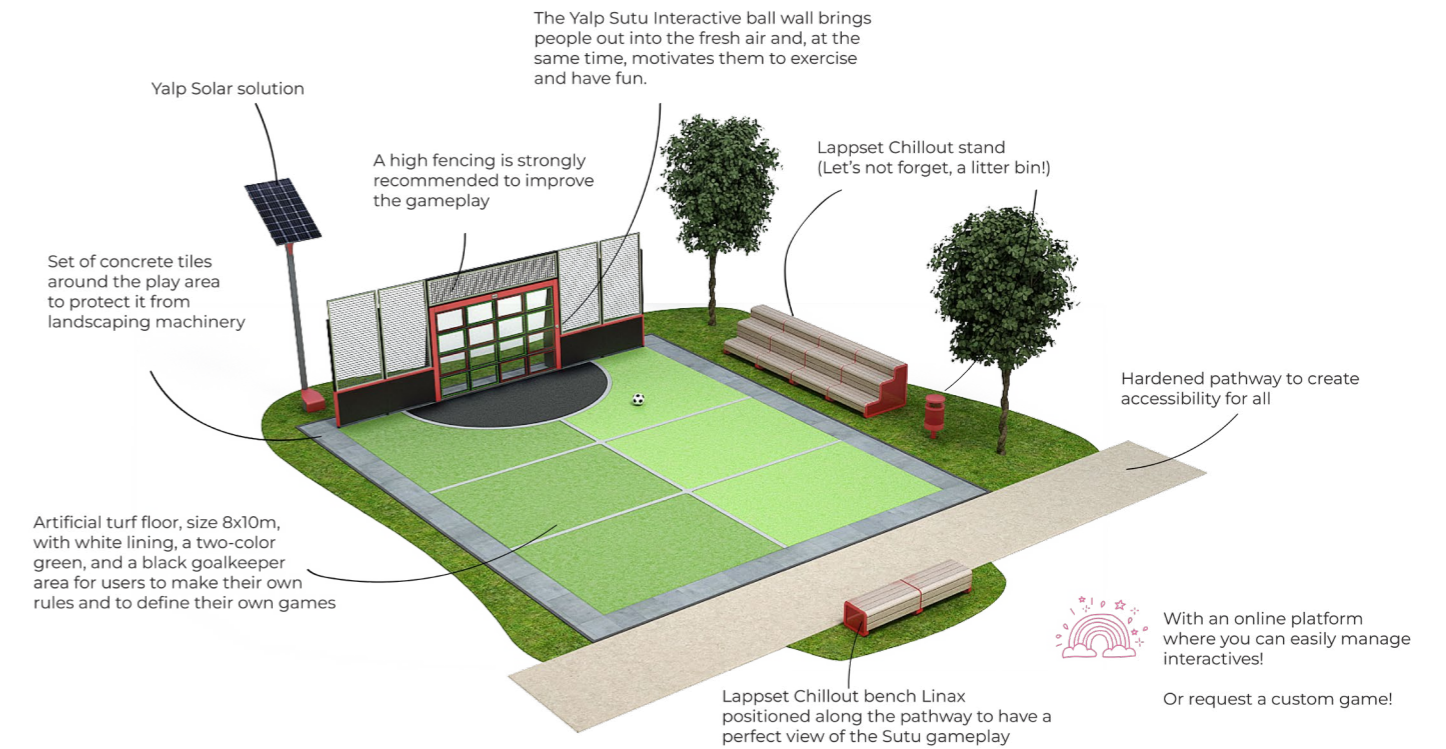

Lappset Sutu Recommended Layout

Design Template

Scan or click here to download the design template

What It Includes

YA3550	Lappset Sutu Interactive ball wall
YA3556D	Sutu deep mount kit
YA3555L	Lappset boarding fence L size 26.08 x 9.18 ft (7.95 x 2.8m) (width x height)
YA3070D	Highfence deep mount kit
YA3200	Lappset Solar post
YA3230	Solar deep mount kit
YA3201	Color option Lappset Solar post (red, RAL3000)
YA8710	861.12 ft² (80 m²) multiple color artificial turf
YA8539	Custom Sutu game
YA8566	Lappset Sutu Carefree pack
NF3233	Lappset Chillout bench Linax*
NF3223	Lappset Chillout stand*
NF2485	Lappset Nestor Litter bin*
	*Please refer to the Lappset Park Catalogue for more info and color options of the Park products